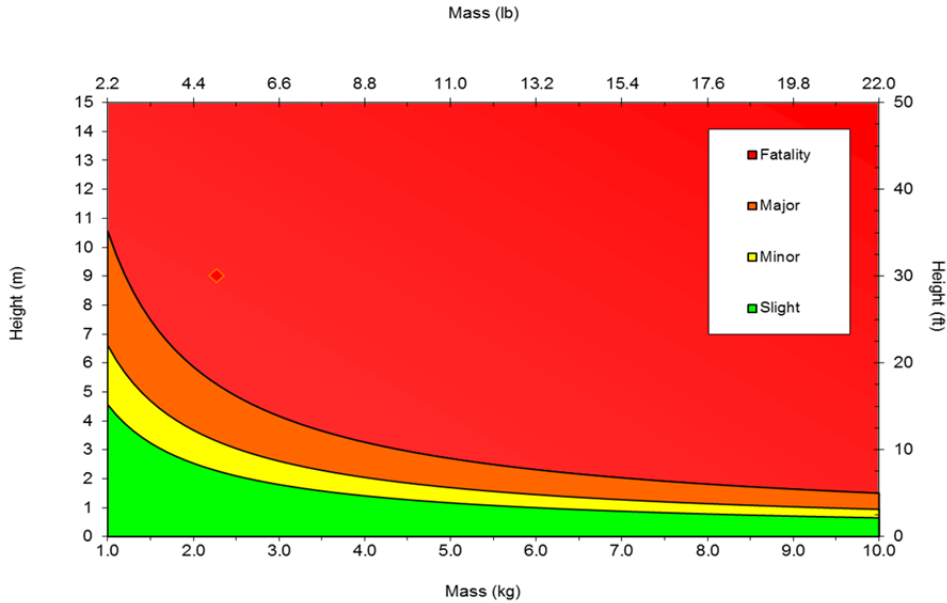

AWEA Safety Campaign - Dropped Objects Impact

Examples	Weight (lb)	300 ft ~ impact speed (fps/mpg)	Effective force (lbs)	Result
Hammer	3	147.6/101	2999	Fatality
Bolt	0.3	147.6/101	300	Moderate
Screw Driver	0.2	147.6/101	300	Moderate
16 oz Sports Drink	1	147.6/101	993	Fatality
Helmet	0.75	147.6/101	750	Severe
Adjustable wrench	2	147.6/101	2007	Fatality
Socket	0.1	147.6/101	221	Moderate
Car keys	0.2	147.6/101	300	Moderate
Cell phone	0.3	147.6/101	300	Moderate

**This chart is for illustrative purposes only. Please note that it only shows potential impact of objects dropped from up to 50 feet.*

	SLIGHT A First Aid Case. No or limited injury. Treatment may be limited to first aid.
	MINOR . A Recordable Incident. A Work-related injury that does not involve death, day(s) away from work, restricted work or job transfer, and where the employee receives medical treatment beyond first aid.
	MAJOR . A Lost Time Incident (LTI). Non-fatal traumatic injury that causes any loss of time from work beyond the day or shift it occurred. Also referred to as Day Away From Work Case (DAFWC).
	FATALITY . Death resulting from an injury or trauma.